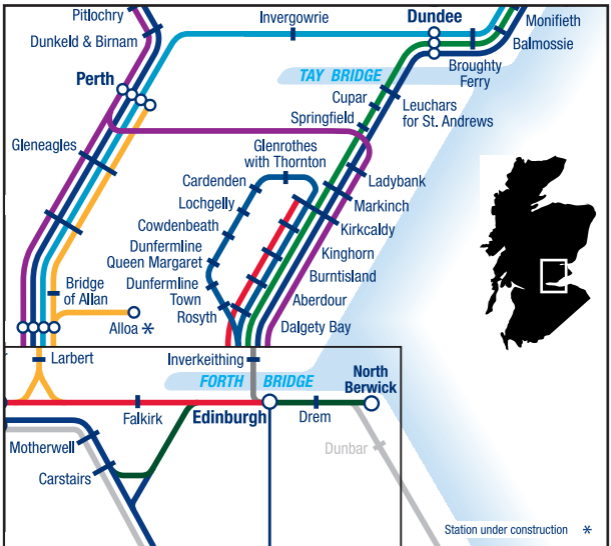

Fife Circle

train
times

Edinburgh > Dunfermline > Kirkcaldy >
Fife local stations

9 December 2007 to 17 May 2008

www.firstscotrail.com

Contents

Timetable map	2
Foreword	3
Buying your ticket	4
Seat reservations	4
Transfers	4
Trains on this route	4
Parking your car	4
Rail and Bus through tickets	4
Engineering work	5
Help for customers	5
Travelling safely with First ScotRail	5
Contact us	5
Bank and public holidays	5
Train times	5
Edinburgh – Dunfermline – Kirkcaldy – Edinburgh timetable	6-33
Further information numbers	36

First ScotRail timetable books are colour coded to match the route colours shown on our network maps. Fife Circle services run on the blue route shown.

We try to do whatever we can to make your journey easy. You can view details of the facilities available at First ScotRail stations on www.firstscotrail.com

The Glasgow-Larkhall hourly services will build on the resounding success of the first new branch line in Scotland for 25 years and allow the new stations at Larkhall, Merryton and Chatelherault to open for the first time on Sundays. The hourly Glasgow-Stirling enhancement will provide our customers in Bishopbriggs with all year round Sunday services and offer more travel opportunities from other stations on the route.