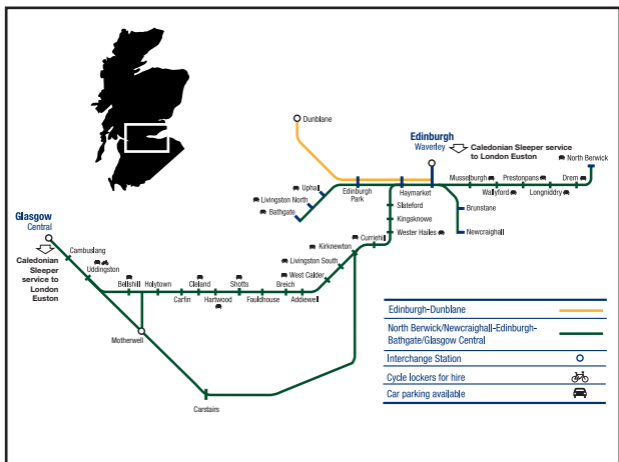

Edinburgh Suburban

**train
times**

**Edinburgh > Edinburgh Park > Newcraighall
(Edinburgh Crossrail)**

Edinburgh > Bathgate

Edinburgh > North Berwick

Edinburgh > Shotts > Glasgow Central

18 May to 13 December 2008

www.firstscotrail.com

Contents

Timetable map	2
Foreword	3
Buying your ticket	4
Seat reservations	4
Transfers	4
Trains on this route	4
Parking your car	4
Rail and Bus through tickets	4
Cycle racks and lockers	4
Engineering work	5
Help for customers	5
Travelling safely with First ScotRail	5
Enquiries	5
Contact us	5
Bank and Public holidays	5
Train times	5
Edinburgh Crossrail timetable	6-13
Edinburgh – Bathgate timetable	14-17
Edinburgh – North Berwick timetable	18-23
Edinburgh – Shotts – Glasgow timetable	24-29
Further information numbers	32

First ScotRail timetable books are colour coded to match the route colours shown on our network maps.

We try to do whatever we can to make your journey easy. You can view details of the facilities available at First ScotRail stations on www.firstscotrail.com