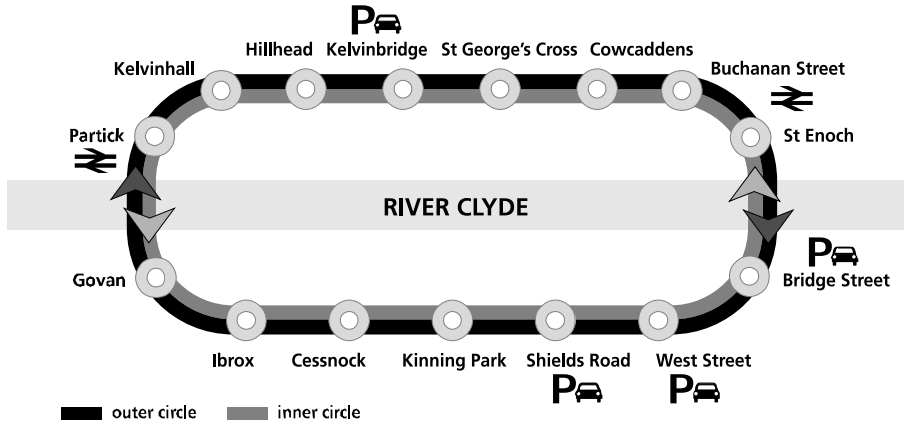

rail interchange
 park and ride

Service frequencies

Mondays to Saturdays peak periods	every 4 minutes
Mondays to Fridays until 6.50pm approx	every 6 minutes
Saturdays until 6.50pm approx	every 5 minutes
Mondays to Saturdays after 6.50pm approx	every 8 minutes
Sundays	every 8 minutes

all trains call at all stations

First trains		Mon-Sat	Sun
Outer circle (clockwise)	from St Enoch to all stations	6.35am	10.03am
	from Govan to all stations	6.28am	09.57am
Inner circle (anti-clockwise)	from St Enoch to all stations	6.33am	10.00am
	from Govan to all stations	6.32am	09.57am

Last trains		Mon-Sat	Sun
Outer circle (clockwise)	from Buchanan Street to all stations	11.10pm	5.37pm
	from Govan, full circle, terminating Govan	11.24pm	5.50pm
	from Buchanan Street to Govan only	11.34pm	6.01pm
Inner circle (anti-clockwise)	from St Enoch to all stations	11.13pm	5.36pm
	from Govan, full circle, terminating Govan	11.24pm	5.50pm
	from St Enoch to Govan only	11.34pm	6.00pm

A special timetable operates on public holidays and special events.

For public transport information in Strathclyde, call in at any SPT travel centre or call Traveline on 0871 200 22 33