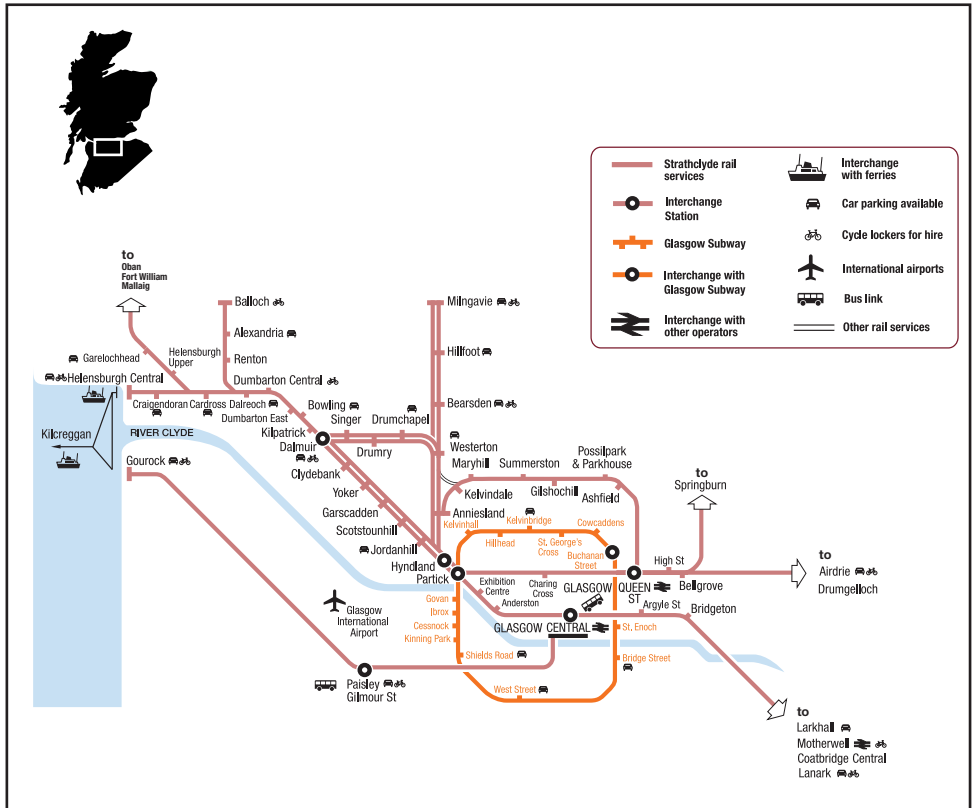

# train times

**Glasgow > Milngavie / Dalmuir / Balloch / Helensburgh Central**

**Glasgow > Maryhill > Anniesland**

**Glasgow > Helensburgh Upper > Garelochhead**

**Rail connected ferries to Helensburgh, Kilcreggan and Gourock**

# Contents

Timetable map	2	Glasgow - Milngavie / Dalmuir / Balloch / Helensburgh Central trains ...6-73
Foreword	3	Glasgow - Maryhill – Annesland trains .....74
Buying your ticket	4	Glasgow - Helensburgh Upper - Garelochhead trains .....75
Seat reservations	4	Helensburgh Pier / Kilcraggan - Gourock ferry service .....76
Transfers	4	Glasgow Subway .....77
Trains on this route	4	Glasgow stations cross town bus service .....78
Parking your car	4	Central Scotland network map .....79
Cycle racks & lockers	4	Further information numbers .....80
Rail and Bus through tickets	4	
Engineering work	4	
Help for customers	4	
Travelling safely with First ScotRail	4	
Bank & Public holidays	5	
Train times	5	
Passengers' Charter	5	
Enquiries	5	
Contact us	5	