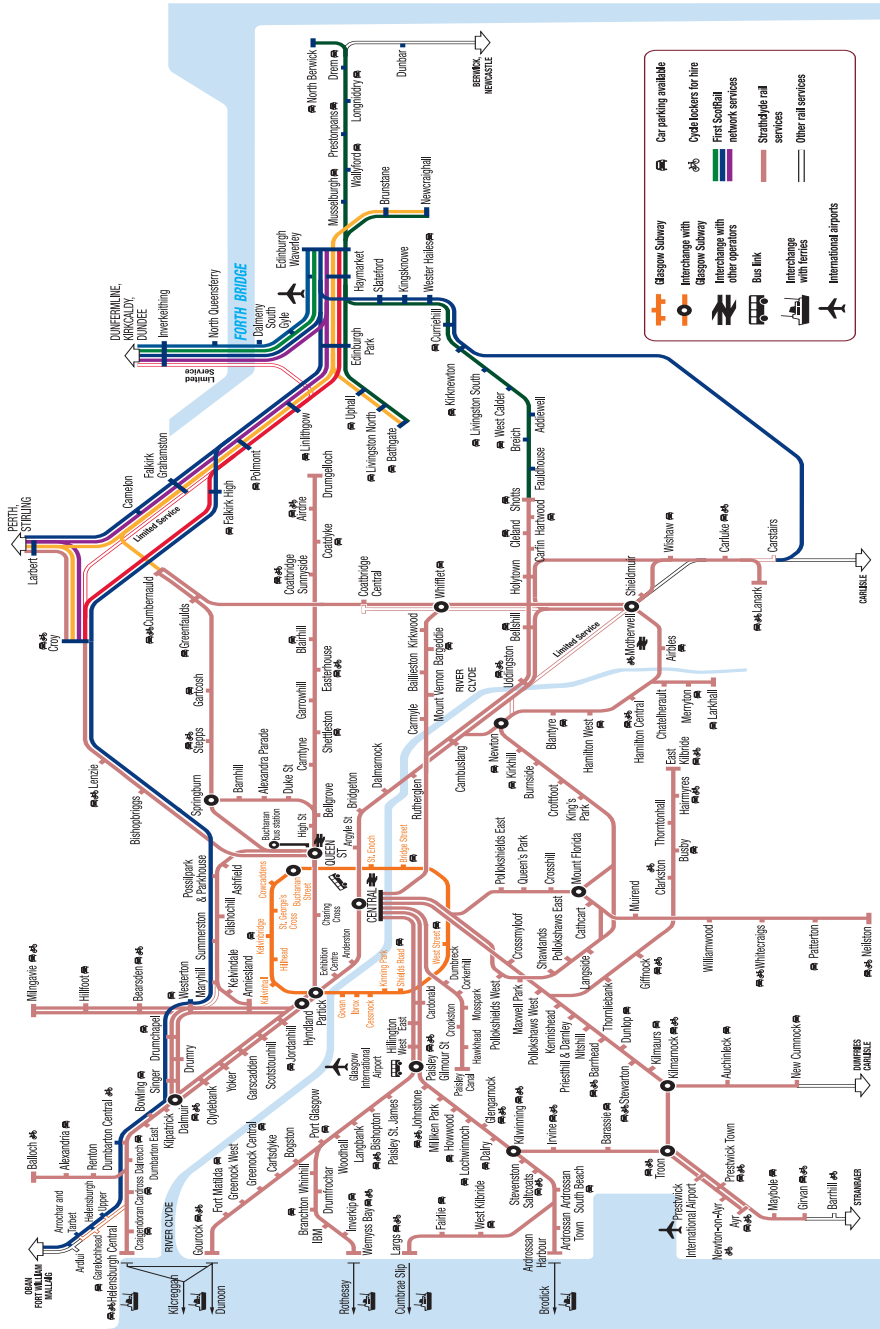

Central Scotland network

For more information, visit www.firstscotrail.com, any staffed station or any SPT travel centre